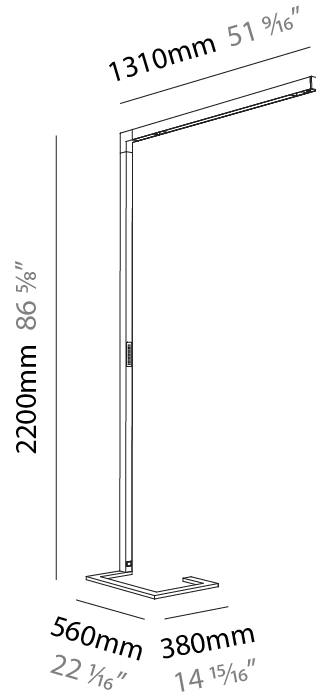

HYPRO-F 90 PORTABLE

A340002-

base number   Color   Finishes   Finishes   Finishes   Finishes   Finishes   Diffuser

1. To build a product code in our configurator select the specify button on the base model # product page
2. To build a manual product code on this datasheet choose from the options listed below in blue font and add the suffix to the base model #

GENERAL

Series: Hypro
Subseries: Hypro-F 90
Brand: Prolicht
Division: Architectural
Mounting Type: Portable
Mounting Location: Floor
Subcategory: Floor

PHYSICAL

Shape: Abstract
Length (mm): 1310
Length (in): 51 ⁹/₁₆"
Width (mm): 380
Width (in): 14 ¹⁵/₁₆"
Height (mm): 2200
Height (in): 86 ⁵/₈"
Light Distribution: Direct
Diffuser: PMMA - Micro-prism / Rico
Fixture Finish: ANA / SSR / BKV / CWI / CRY / HAB / MSR / UFT / ITA / RUA / OGR / FTG / MYG / RWR / LOD / PUS / FRO / FUP / KIA / POP / BLS / SPG / MEY / GOH / GUM / CHC / COM / ABZ / JAG / OBR / MOS / ROR
Fixture Material: Aluminum Die Cast

ELECTRICAL

Lamp Type: LED (Zhaga Standard)
Input Wattage (W): 67
Total Output Wattage (W): 60.9
Driver Included: Yes
Driver Location: Integrated
Input Voltage (V): 120 - 277

LED

Color Temperature (°K): 3000 / 4000
Max. Delivered Lumen (lm): 4068 / 4275
CRI: >90 CRI

OPTICAL

RATINGS AND CERTIFICATIONS

Certified By: Certified for North American Standards
IP rating: IP20